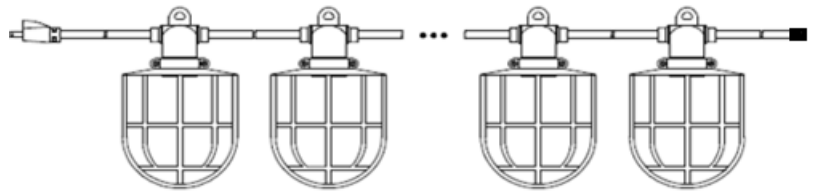

Spec#: 1100-12

PRIORITY-**T**-LIGHT™

14/2 SJTW Temporary Lighting String

*Note: Plug style may vary.

Description:

Temporary lighting string, with molded lamp holders attached to a 14/2 SJTW flexible cord: for use as temporary indoor and outdoor lighting in accordance with NEC requirements.

Approvals:

UL Listed; and meets OSHA and NEC requirements.

Construction Parameters:

- **Conductor:** 14 AWG, 41/30 stranded bare copper
- **Insulation and Jacket Material:** PVC
- **Jacket Color:** Yellow
- **Lamp holder Spacing (nom):** 10 feet, starting 9 ft. from the plug.
- **Lamp Holder Molding Compound:** High Temp PVC, Black.
- **Plug and End Cap Material:** PVC

Electrical Properties:

- **Temperature Rating:** -40° to +60°C
- **Nominal Operating Voltage:** 125 VAC
- **Lamp Type:** 150W (max), A-23 or larger.

Part Number	Description	Cord Length	Lamp Holders	Light Guard	Color:
14-02STRING-PL-YW100	14/2 SJTW	100'	10	Plastic	Yellow